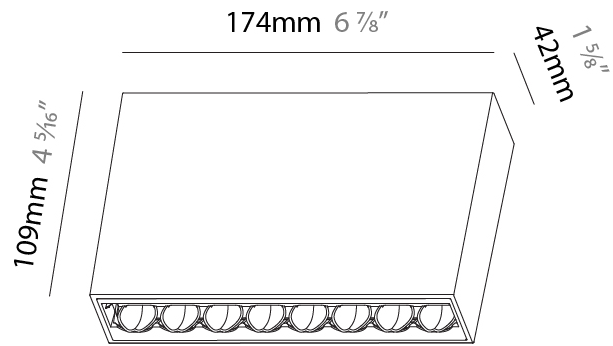

GENERAL

Series: Magiq Hollow Wallwash
Subseries: Magiq Hollow Wallwash
Brand: Prolicht
Division: Architectural
Mounting Type: Surface
Mounting Location: Ceiling
Subcategory: Wallwash

PHYSICAL

Shape: Rectangle
Length (mm): 174
Length (in): 6 ⁷/₈
Width (mm): 42
Width (in): 1 ⁵/₈
Height (mm): 109
Height (in): 4 ⁵/₁₆
Light Distribution: Direct
Fixture Finish: SSR / BKV / CWI / CRY / HAB / UFT / ITA / RUA / FTG / MYG / LOD / PUS / FRO / FUP / KIA / POP / BLS / SPG / MEY / GOH / GUM / CHC / COM / ABZ / JAG / OBR / MOS / ROR
Holder Finish: WHI / BLK
Fixture Material: Aluminum Die Cast

ELECTRICAL

Lamp Type: LED (Zhaga Standard)
Input Wattage (W): 19
Total Output Wattage (W): 17.3
Dimming: Tri-Mode (Non-Dimming and Phase Dimming (120Vac only) and 0-10V Dimming)
Driver Included: Yes
Driver Location: Integrated
Driver Type: Constant Current - Universal
Driver Class: Class 1
Input Voltage (V): 120 - 277
Constant Current (mA): 700mA

LED

Number of LEDs: 4
Color Temperature (°K): 2700 / 3000 / 3500 / 4000
Max. Delivered Lumen (lm): 1270 / 1270 / 1513 / 1544
Nominal Lumen (lm): 1492 / 1492 / 1778 / 1814
CRI: >90 CRI
Efficiency (%): 80
Lamp Life (hrs): 50000

OPTICAL

Adjustability: Fixed

RATINGS AND CERTIFICATIONS

Certified By: Certified for North American Standards
IP rating: IP20