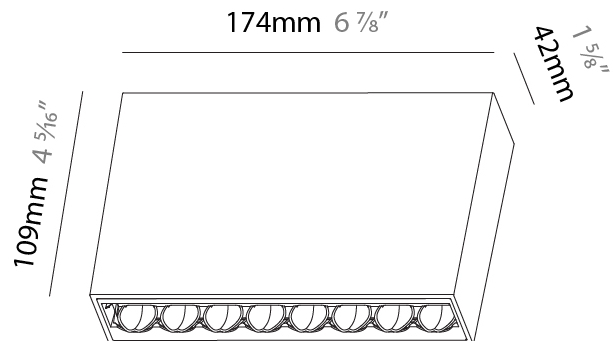

GENERAL

Series: Magiq Hollow Wallwash
Subseries: Magiq Hollow Wallwash
Brand: Prolicht
Division: Architectural
Mounting Type: Surface
Mounting Location: Ceiling
Subcategory: Wallwash

PHYSICAL

Shape: Rectangle
Length (mm): 174
Length (in): 6 ⁷/₈
Width (mm): 42
Width (in): 1 ⁵/₈
Height (mm): 109
Height (in): 4 ⁵/₁₆
Light Distribution: Direct
Fixture Finish: SSR / BKV / CWI / CRY / HAB / LAG / UFT / ITA / RUA / RUR / MIC / FTG / MYG / TWT / LOD / PUS / FRO / FUP / KIA / POP / BLS / SPG / MEY / GOH / GUM / CHC / COM / ABZ / JAG / OBR / MOS / ROR
Holder Finish: WHI / BLK
Fixture Material: Aluminum Die Cast

ELECTRICAL

Lamp Type: LED (Zhaga Standard)
Input Wattage (W): 19
Total Output Wattage (W): 17.3
Dimming: Tri-Mode (Non-Dimming and Phase Dimming (120Vac only) and 0-10V Dimming)
Driver Included: Yes
Driver Location: Integrated
Driver Type: Constant Current - Universal
Driver Class: Class 1
Input Voltage (V): 120 - 277
Constant Current (MA): 700mA

LED

Number of LEDs: 4
Color Temperature (°K): 2700 / 3000 / 3500 / 4000
Max. Delivered Lumen (lm): 1270 / 1270 / 1513 / 1544
Nominal Lumen (lm): 1492 / 1492 / 1778 / 1814
CRI: >90 CRI
Efficiency (%): 80
Lamp Life (hrs): 50000

OPTICAL

Adjustability: Fixed

RATINGS AND CERTIFICATIONS

Certified By: Certified for North American Standards
IP rating: IP20