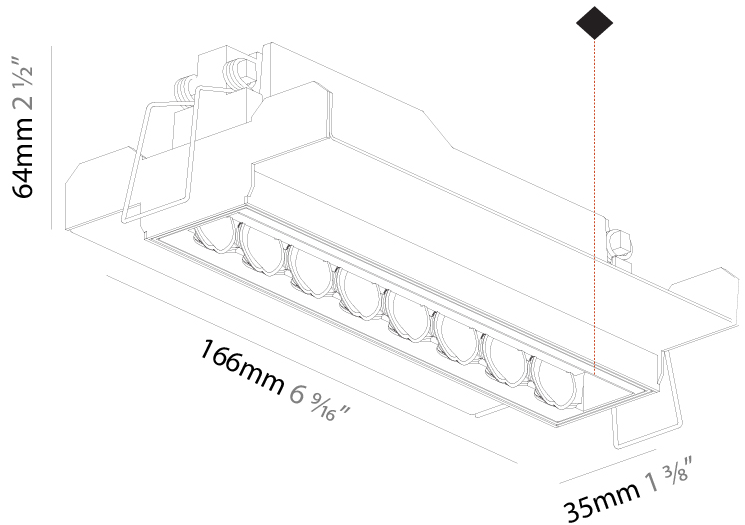

ELECTRICAL

Lamp Type: LED (Zhaga Standard)
Input Wattage (W): 19
Total Output Wattage (W): 17.2
Dimming: Tri-Mode (Non-Dimming and Phase Dimming (120Vac only) and 0-10V Dimming)
Driver Included: No
Driver Location: Recessed Housing
Driver Type: Constant Current - Universal
Driver Class: Class 2
Housing: See components
Input Voltage (V): 120 - 277
Constant Current (MA): 700

LED

Number of LEDs: 8
Color Temperature (°K): 2700 / 3000 / 3500 / 4000
Max. Delivered Lumen (lm): 1270 / 1270 / 1513 / 1544
Nominal Lumen (lm): 1492 / 1492 / 1778 / 1814
CRI: >90 CRI
Lamp Life (hrs): 50000
Upon Request: Special Color Temperature

OPTICAL

Upon Request: Special Beam Angles

RATINGS AND CERTIFICATIONS

Certified By: CSA Certified to UL and CSA Standards

IP rating: IP20
Zaneen Company Inc. © 2024, T 1800-388-3382, F 416-247-9319, www.zaneen.com