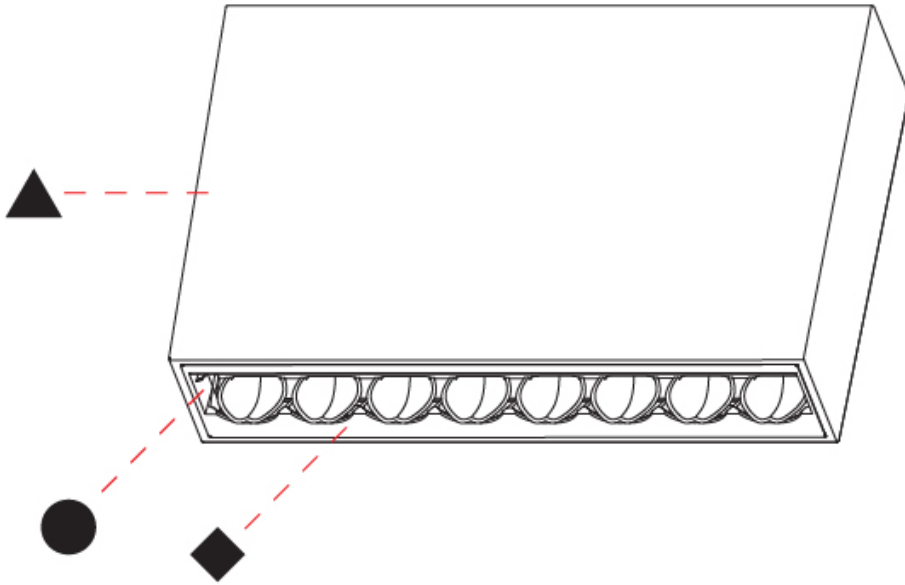

OPTICAL

Adjustability: Fixed

RATINGS AND CERTIFICATIONS

Certified By: Certified for North American Standards
 IP rating: IP20

MAGIQ HOLLOW WALLWASH SURFACE

A3D188-

PROJECT
TYPE
SPECIFIER
QUANTITY
DATE

A