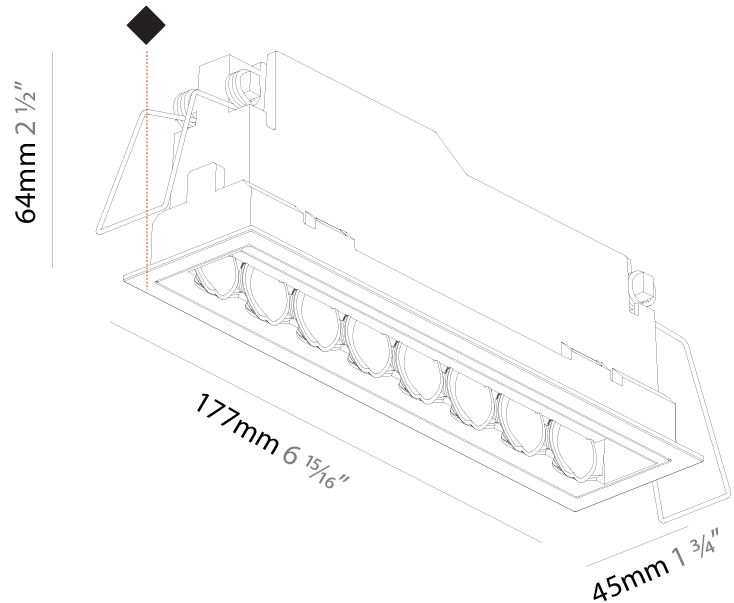

GENERAL

Series: Magiq Hollow Wallwash
Subseries: Magiq Hollow Wallwash
Brand: Prolicht
Division: Architectural
Mounting Type: Recessed
Mounting Location: Ceiling
Subcategory: Wallwash

PHYSICAL

Shape: Rectangle
Length (mm): 177
Length (in): 6 ¹⁵/₁₆
Width (mm): 45
Width (in): 1 ³/₄
Height (mm): 64
Height (in): 2 ¹/₂
Ceiling Thickness (mm): 5 - 30
Ceiling Thickness (in): 1/16 - 1 ³/₁₆
Min. Recessing Depth (mm): 100
Min. Recessing Depth (in): 3 ¹⁵/₁₆
Light Distribution: Downlight
Fixture Finish: SSR / BKV / CWI / CRY / HAB / LAG / UFT / ITA / RUA / RUR / MIC / FTG / MYG / TWT / LOD / PUS / FRO / FUP / KIA / POP / BLS / SPG / MEY / GOH / GUM / CHC / COM / ABZ / JAG / OBR / MOS / ROR
Fixture Material: Aluminum Die Cast
Cut-out Measurements: 170mm / 6 11/16" x 38mm / 1 1/2"

ELECTRICAL

Lamp Type: LED (Zhaga Standard)
Input Wattage (W): 19
Total Output Wattage (W): 17.2
Dimming: Tri-Mode (Non-Dimming and Phase Dimming (120Vac only) and 0-10V Dimming)
Driver Included: No
Driver Location: Remote
Driver Type: Constant Current - Universal
Driver Class: Class 2
Input Voltage (V): 120 - 277
Constant Current (MA): 700

LED

Number of LEDs: 8
Color Temperature (°K): 2700 / 3000 / 3500 / 4000
Max. Delivered Lumen (lm): 1270 / 1270 / 1513 / 1544
Nominal Lumen (lm): 1492 / 1492 / 1778 / 1814
CRI: >90 CRI
Lamp Life (hrs): 50000

OPTICAL

RATINGS AND CERTIFICATIONS

Certified By: CSA Certified to UL and CSA Standards
IP rating: IP20

100mm
3 15/16"

5 - 30 mm
3/16" - 1 3/16"

170mm x 38mm
6 11/16" x 1 1/2"