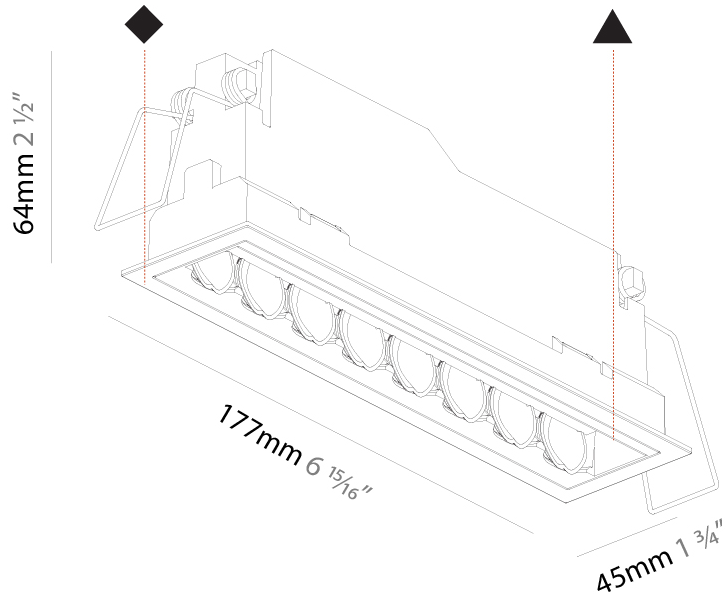

GENERAL

Series: Magiq Hollow Wallwash
Subseries: Magiq Hollow Wallwash Korona
Brand: Prolicht
Division: Architectural
Mounting Type: Recessed
Mounting Location: Ceiling
Subcategory: Wallwash

PHYSICAL

Shape: Rectangle
Length (mm): 177
Length (in): 6 ¹⁵/₁₆
Width (mm): 45
Width (in): 1 ³/₄
Height (mm): 64
Height (in): 2 ¹/₂
Ceiling Thickness (mm): 5 - 30
Min. Recessing Depth (mm): 100
Min. Recessing Depth (in): 3 ¹⁵/₁₆
Light Distribution: Downlight
Weight (kg): 0.395
Weight (lbs): 0.87

Fixture Finish: SSR / BKV / CWI / CRY / HAB / LAG / UFT / ITA / RUA / RUR / MIC / FTG / MYG / TWT / LOD / PUS / FRO / FUP / KIA / POP / BLS / SPG / MEY / GOH / GUM / CHC / COM / ABZ / JAG / OBR / MOS / ROR

Holder Finish: WHI / BLK
Fixture Material: Aluminum Die Cast

ELECTRICAL

Lamp Type: LED (Zhaga Standard)
Input Wattage (W): 19
Total Output Wattage (W): 17.2
Dimming: Tri-Mode (Non-Dimming and Phase Dimming (120Vac only) and 0-10V Dimming)
Driver Included: No
Driver Location: Remote
Driver Type: Constant Current - Universal
Driver Class: Class 2
Input Voltage (V): 120 - 277
Constant Current (MA): 700

LED

Number of LEDs: 8
Color Temperature (°K): 2700 / 3000 / 3500 / 4000
Max. Delivered Lumen (lm): 1110 / 1180 / 1323 / 1350
CRI: >90 CRI
Efficiency (%): 82.3
Lamp Life (hrs): 50000

OPTICAL

RATINGS AND CERTIFICATIONS

Certified By: CSA Certified to UL and CSA Standards
IP rating: IP20