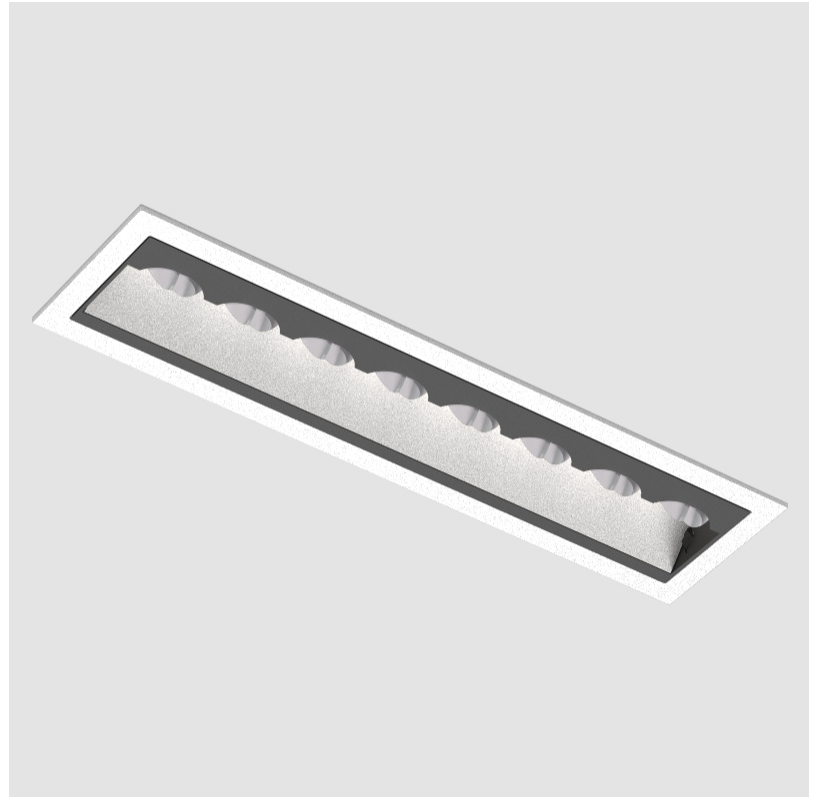

GENERAL

Series: Magiq Hollow Wallwash
Subseries: Magiq Hollow Wallwash Korona
Brand: Prolicht
Division: Architectural
Mounting Type: Recessed
Mounting Location: Ceiling
Subcategory: Wallwash

PHYSICAL

Shape: Rectangle
Length (mm): 177
Length (in): 6 ¹⁵/₁₆
Width (mm): 45
Width (in): 1 ³/₄
Height (mm): 64
Height (in): 2 ¹/₂
Ceiling Thickness (mm): 5 - 30
Min. Recessing Depth (mm): 100
Min. Recessing Depth (in): 3 ¹⁵/₁₆
Light Distribution: Downlight
Weight (kg): 0.395
Weight (lbs): 0.87

Fixture Finish: SSR / BKV / CWI / CRY / HAB / LAG / UFT / ITA / RUA / RUR / MIC / FTG / MYG / TWT / LOD / PUS / FRO / FUP / KIA / POP / BLS / SPG / MEY / GOH / GUM / CHC / COM / ABZ / JAG / OBR / MOS / ROR

Holder Finish: WHI / BLK
Fixture Material: Aluminum Die Cast

ELECTRICAL

Lamp Type: LED (Zhaga Standard)
Input Wattage (W): 19
Total Output Wattage (W): 17.2
Dimming: Tri-Mode (Non-Dimming and Phase Dimming (120Vac only) and 0-10V Dimming)
Driver Included: No
Driver Location: Remote
Driver Type: Constant Current - Universal
Driver Class: Class 2
Input Voltage (V): 120 - 277
Constant Current (MA): 700

LED

Number of LEDs: 8
Color Temperature (°K): 2700 / 3000 / 3500 / 4000
Max. Delivered Lumen (lm): 1110 / 1180 / 1323 / 1350
CRI: >90 CRI
Efficiency (%): 82.3
Lamp Life (hrs): 50000

OPTICAL

RATINGS AND CERTIFICATIONS

Certified By: CSA Certified to UL and CSA Standards
IP rating: IP20