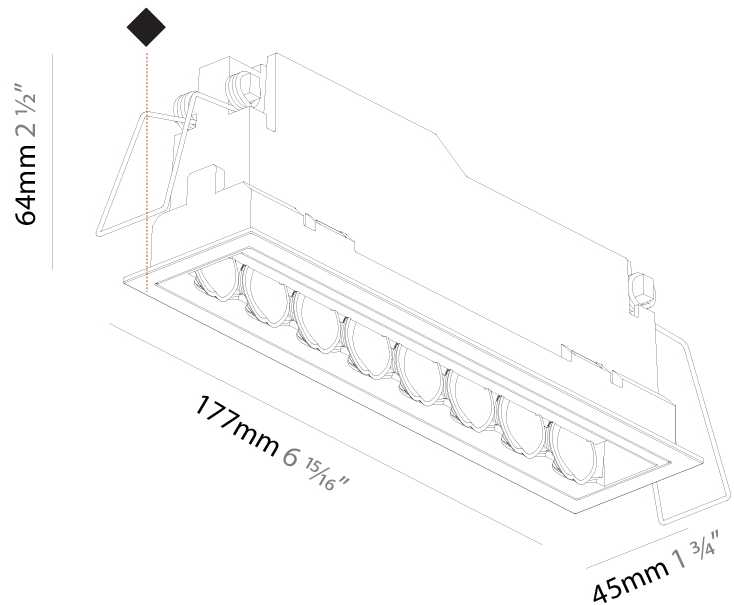

GENERAL

Series: Magiq Hollow Wallwash
Subseries: Magiq Hollow Wallwash
Brand: Prolicht
Division: Architectural
Mounting Type: Recessed
Mounting Location: Ceiling
Subcategory: Wallwash

PHYSICAL

Shape: Rectangle
Length (mm): 177
Length (in): 6 ¹⁵/₁₆
Width (mm): 45
Width (in): 1 ³/₄
Height (mm): 64
Height (in): 2 ¹/₂
Ceiling Thickness (mm): 5 - 30
Ceiling Thickness (in): 1/16 - 1 3/16
Min. Recessing Depth (mm): 100
Min. Recessing Depth (in): 3 ¹⁵/₁₆
Light Distribution: Downlight
Fixture Finish: SSR / BKV / CWI / CRY / HAB / UFT / ITA / RUA / FTG / MYG / LOD / PUS / FRO / FUP / KIA / POP / BLS / SPG / MEY / GOH / GUM / CHC / COM / ABZ / JAG / OBR / MOS / ROR
Fixture Material: Aluminum Die Cast
Cut-out Measurements: 170mm / 6 11/16" x 38mm / 1 1/2"

ELECTRICAL

Lamp Type: LED (Zhaga Standard)
Input Wattage (W): 19
Total Output Wattage (W): 17.2
Dimming: Tri-Mode (Non-Dimming and Phase Dimming (120Vac only) and 0-10V Dimming)
Driver Included: No
Driver Location: Remote
Driver Type: Constant Current - Universal
Driver Class: Class 2
Input Voltage (V): 120 - 277
Constant Current (MA): 700

LED

Number of LEDs: 8
Color Temperature (°K): 2700 / 3000 / 3500 / 4000
Max. Delivered Lumen (lm): 1270 / 1270 / 1513 / 1544
Nominal Lumen (lm): 1492 / 1492 / 1778 / 1814
CRI: >90 CRI
Lamp Life (hrs): 50000

OPTICAL

RATINGS AND CERTIFICATIONS

Certified By: CSA Certified to UL and CSA Standards
IP rating: IP20

100mm
3 15/16"

5 - 30 mm
3/16" - 1 3/16"

170mm x 38mm
6 11/16" x 1 1/2"